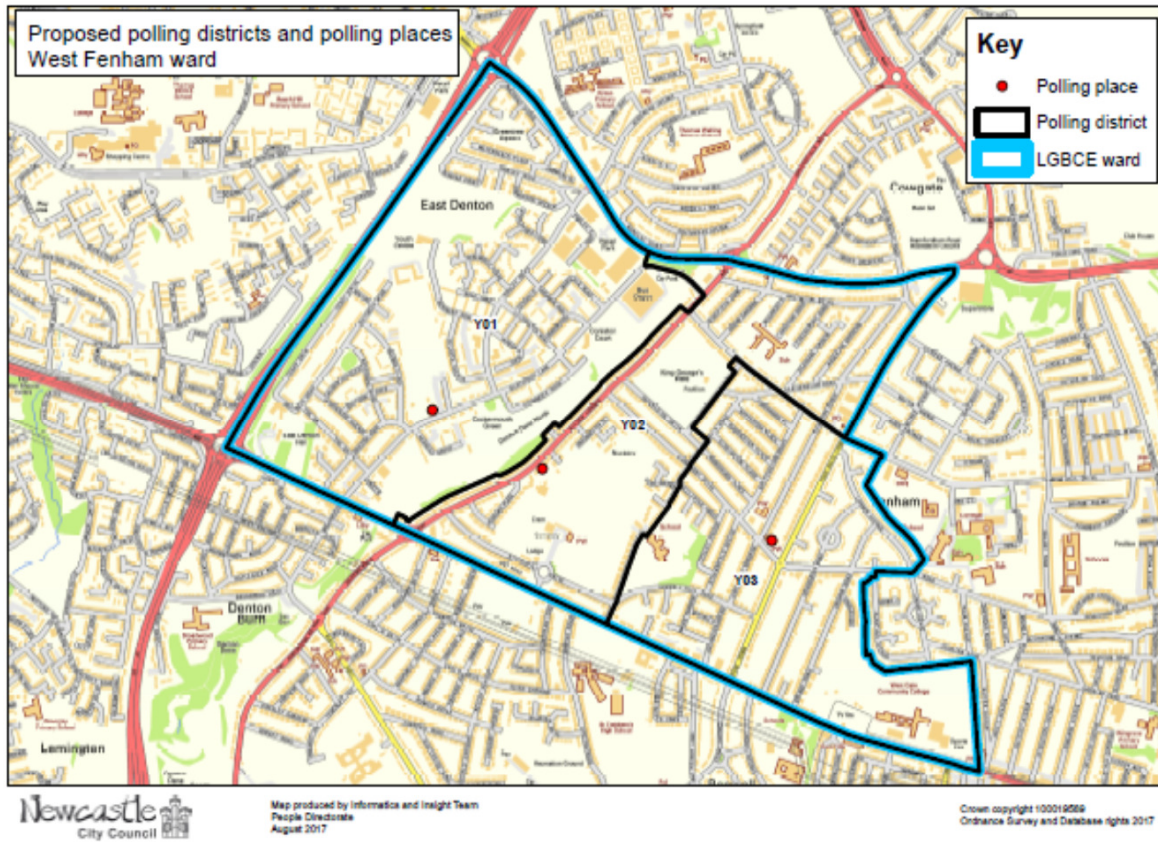

Ward: West Fenham (Y)

The ward has 3 polling districts and takes in electors from former Blakelaw ward in the north, while giving away electors to the new Wingrove ward in the east. Existing polling places are used in all three polling districts. The ward is wholly within Central Parliamentary Constituency.

Ward	Polling place	New Polling District	Old Polling District	Proposed Changes	Returning Officer Comments
West Fenham	Denton Burn Community Centre	Y01	JCC	JCC in full, Electors 1 - 2679 Total Electors - 2679	No change to boundaries or polling place
West Fenham	City of Newcastle Scout Hut, Silver Lonnen	Y02	JAC/BCC	JAC in full, Electors 1 - 1200 BCC in full, Electors 1 - 1070 Total Electors - 2270	Use polling place in former JAC City of Newcastle Scout Hut as good road links
West Fenham	West End URC Hall, Lanercost Drive	Y03	JBC/Part JDC	JBC in full, Electors 1 - 2526 Streets Acanthus Avenue Even nos. 68-52 Cedar Road Magnolia Close Sorrell Close - now in Z01 Electors JBC 9-164 (155) JBC 483-495 (13) JBC 1173-1187 (15) JBC 1894-1906 (13) Plus part JDC Streets Odd nos. 163-179 Fenham Hall Drive Lonnen Avenue Mimosa Place Electors JDC 767-785 (19) JDC 1075-1199 (125) JDC 1294-1312 (21) Total Electors - 2495	Use polling place in former JBC West End URC Hall as centrally located